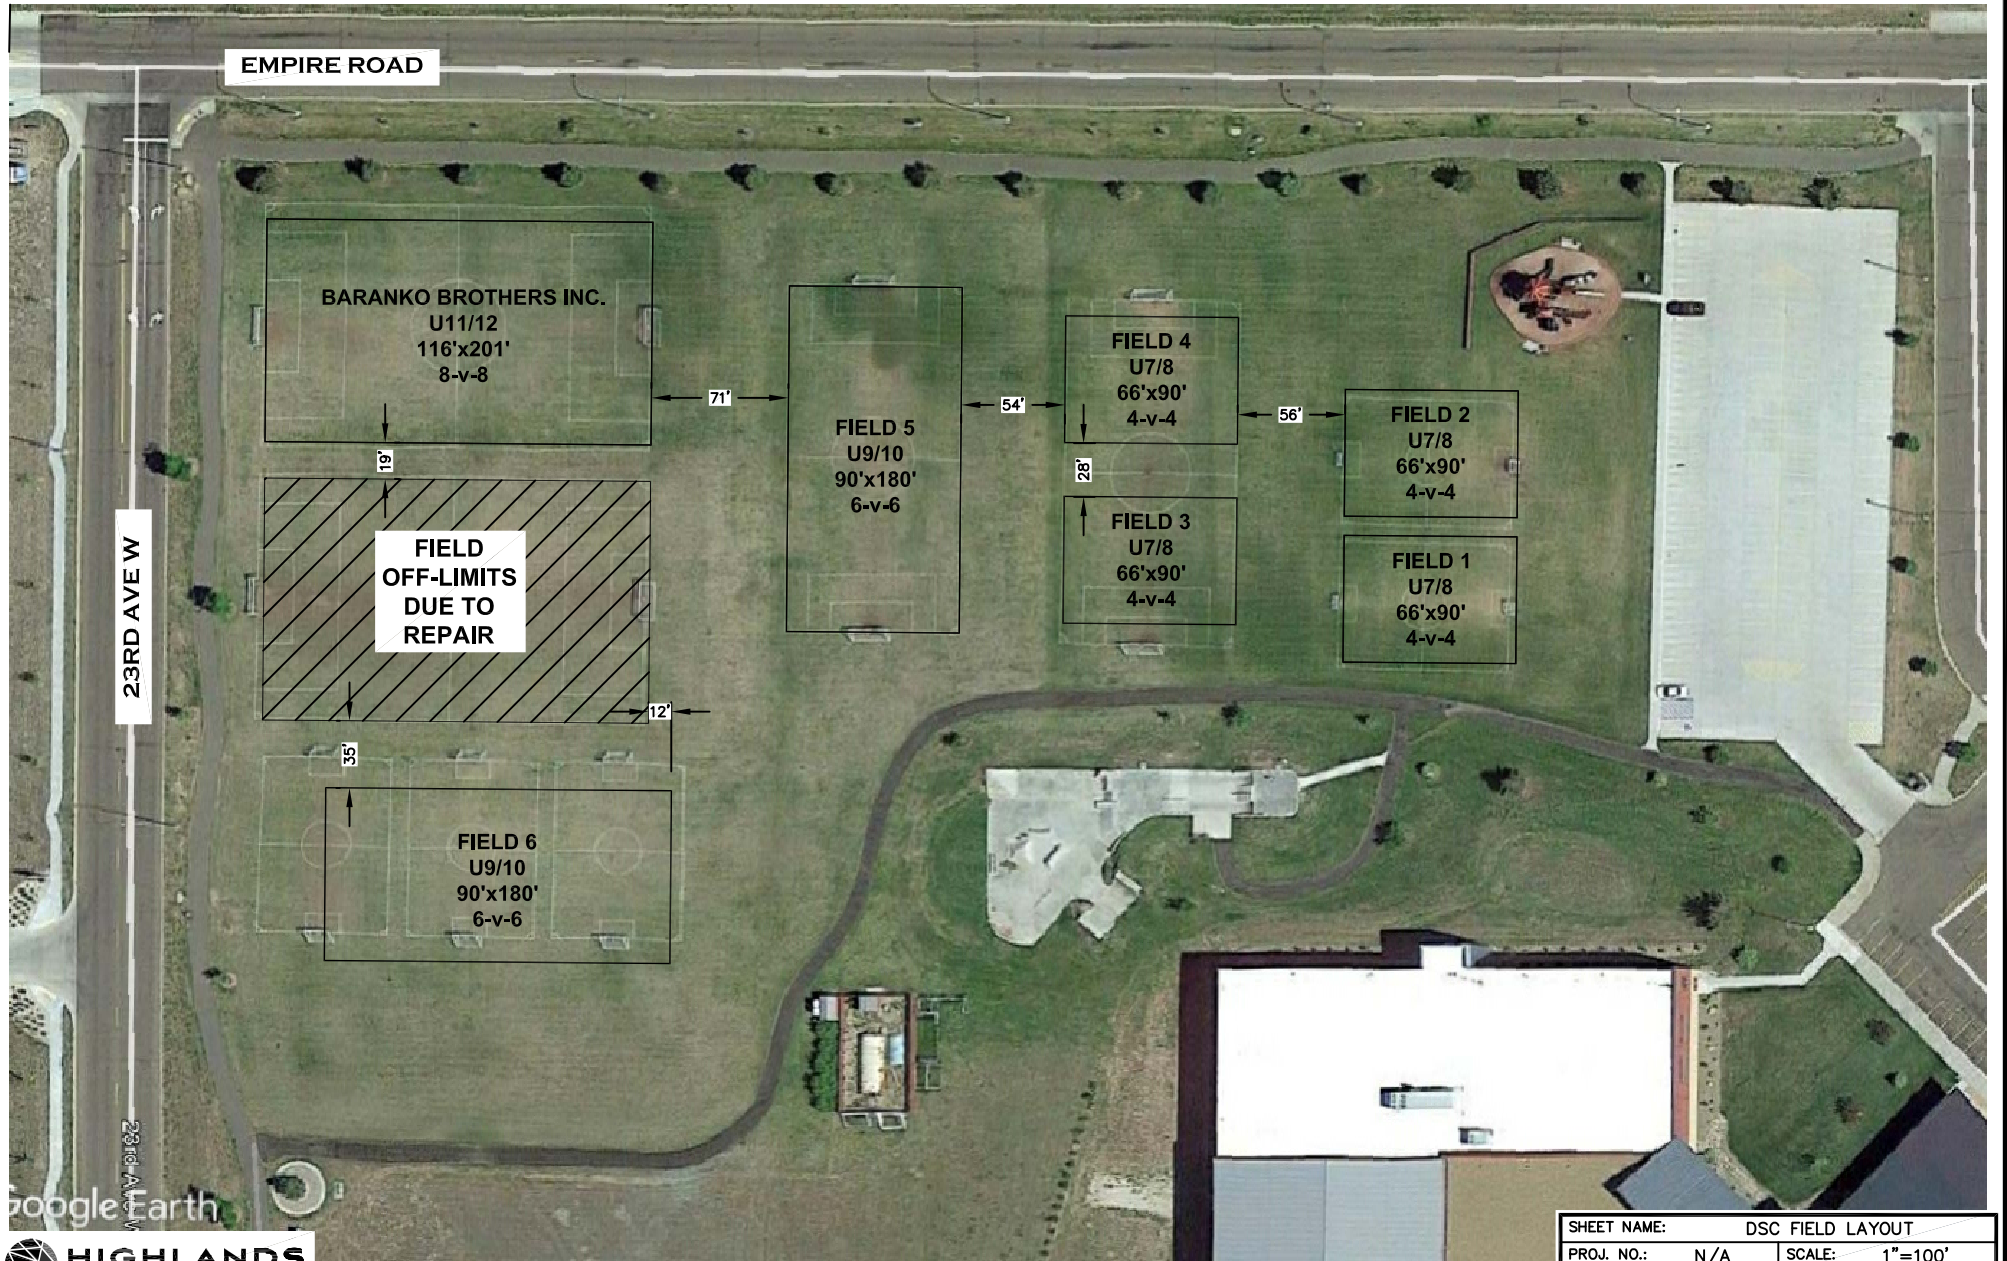

DICKINSON SOCCER CLUB 2018 SOCCER FIELD LAYOUT

West River Community Center
Dickinson, ND

Google Earth

HIGHLANDS
ENGINEERING
OFFICE: 701.483.2444
WWW.HIGHLANDENG.COM

SHEET NAME:	DSC FIELD LAYOUT	
PROJ. NO.:	N/A	SCALE: 1"=100'
DRAWN BY:	MWN	DATE: 04/16/18
SHEET NUMBER:	1 of 1	